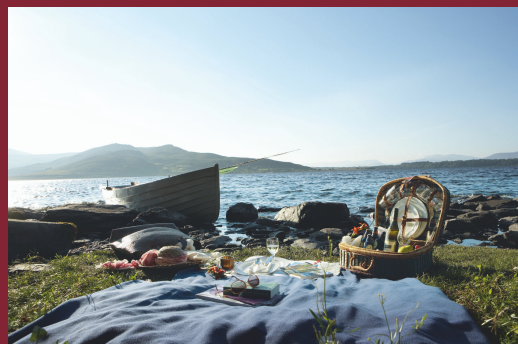

Ard na Sidhe Country House

Classic Picnic Lunch

Includes all of the below with a choice of Sandwich.

Freshly squeezed Orange Juice

Individual Yoghurt

2 Pieces of Whole Fruit (Chef's Choice of Banana, Apple, Pear or Orange)

Homemade Muffin

Chocolate Bar

Small Bottle of Water or Soft Drink

A Sandwich

Guest to choose in advance from below list:

Ham on White or Brown Buttered Bread

Ham & Cheese on White or Brown Buttered Bread

Grilled Chicken, Lettuce & Mayo on White or Brown Bread

Grilled Chicken, Tomato, Cucumber, Lettuce & Mayo, on White or Brown Bread

Cheese on White or Brown Buttered Bread

Salad: Mayo, Lettuce, Peppers, Tomato, Onions, Cucumber on White or Brown Bread

Tuna with Mayo & Sweetcorn on White or Brown Buttered Bread

Price: €21 Per Person

Share The Dream